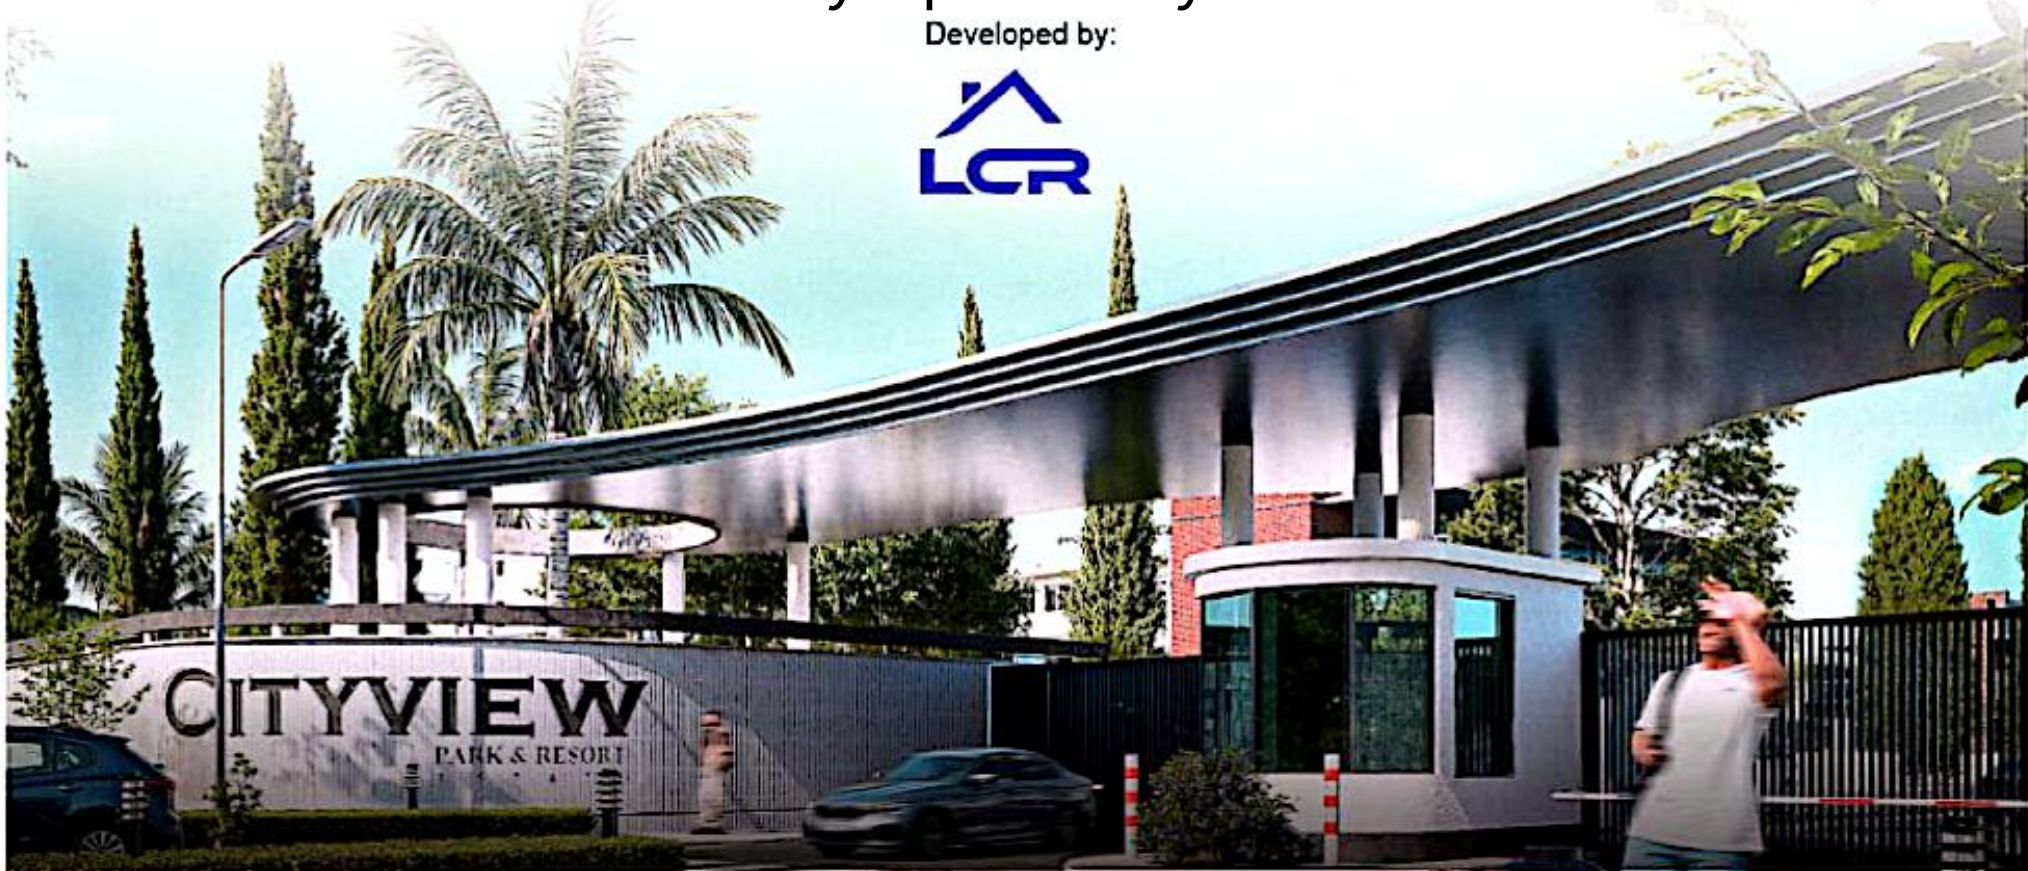

PAYMENT PLAN

Outright	6months	12months	18months	24months
N70M	N72M	N74M	N76M	N78M

www.yesplusrealtyltd.com

Developed by: