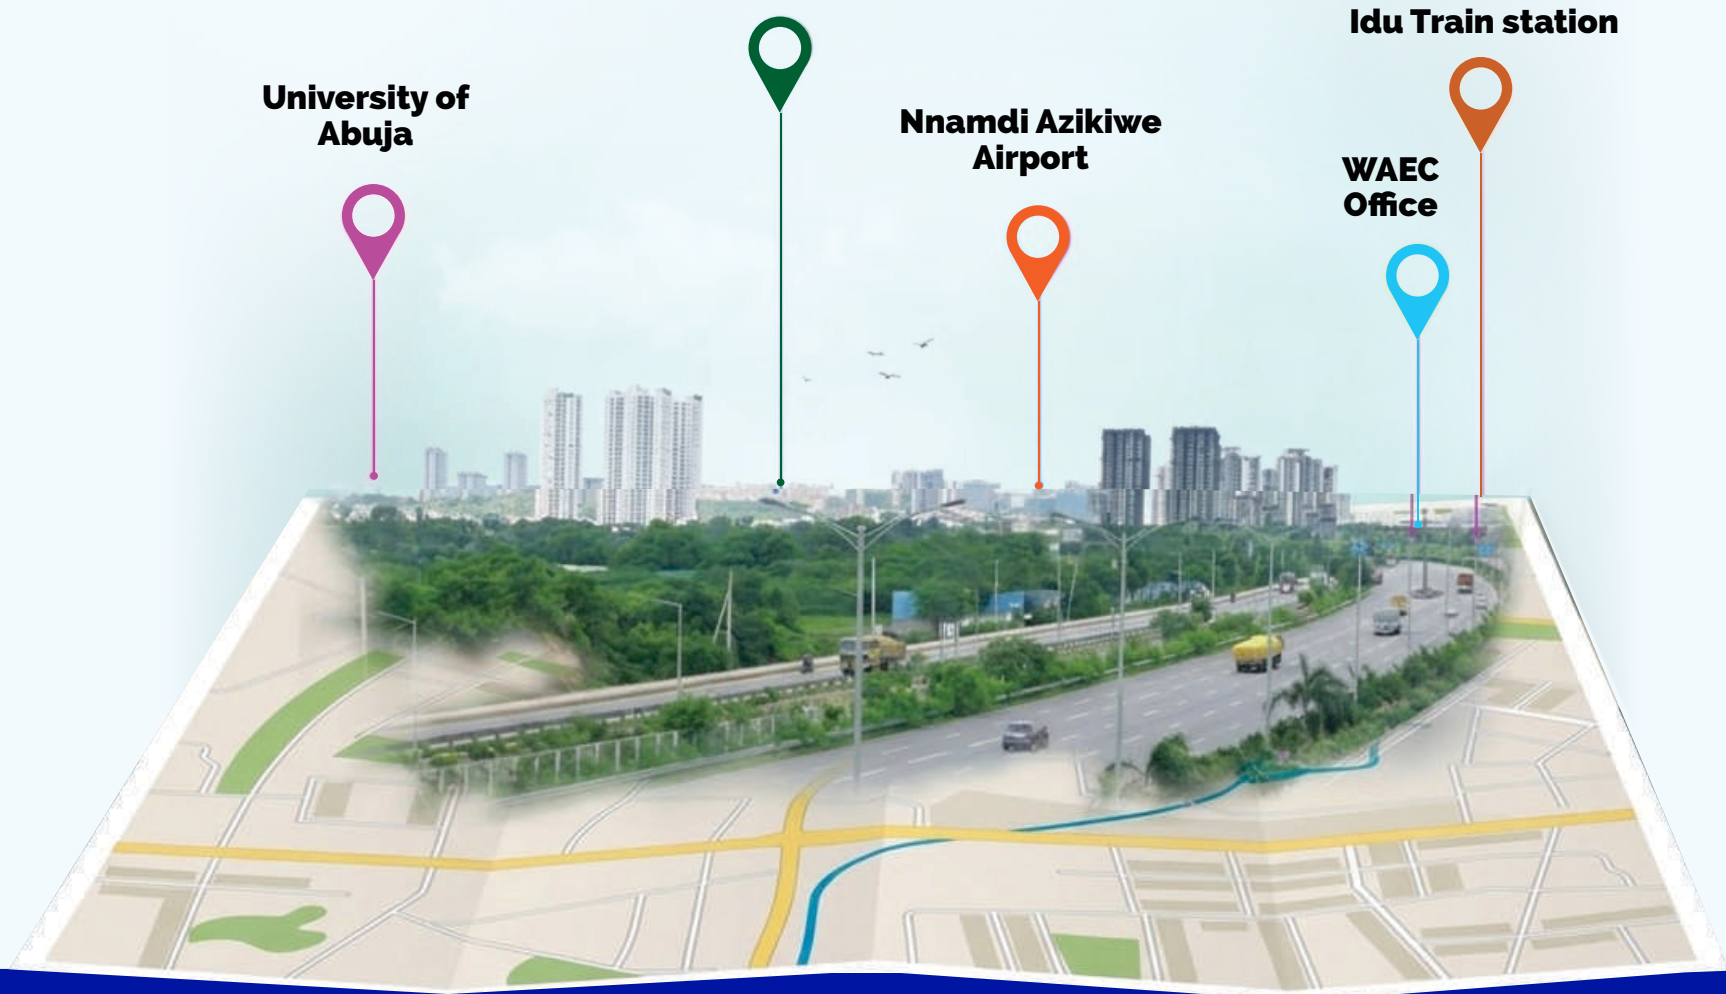

PARK & RESORT

ABOUT THE ESTATE

Cityview park & resort is a luxurious and serene residential estate located in Abuja, Nigeria's capital city. Our estate offers a tranquil escape from the Hustle and bustle of city life, while still providing easy access to key amenities and attractions and a loving vibrant community.

This estate offers exceptional value for money and is reasonably priced. Experience the epitome of luxury in the heart of Nigeria's capital city.

Location: GOUSA DISTRICT, Abuja.

Title : FCDA, C of O

CALL US FOR APPLICATION FORM **NEIGHBORHOOD**

+23481 1000 1113

info@yesplusrealtyltd.com

CityView Park & Resort has a central location with access to good intra-city roads and high-network neighborhoods advantage like:

TOP

UNIQUE FEATURES
YOU GET TO
EXPERIENCE AT
**CITYVIEW PARK
& RESORT, GOUSA**