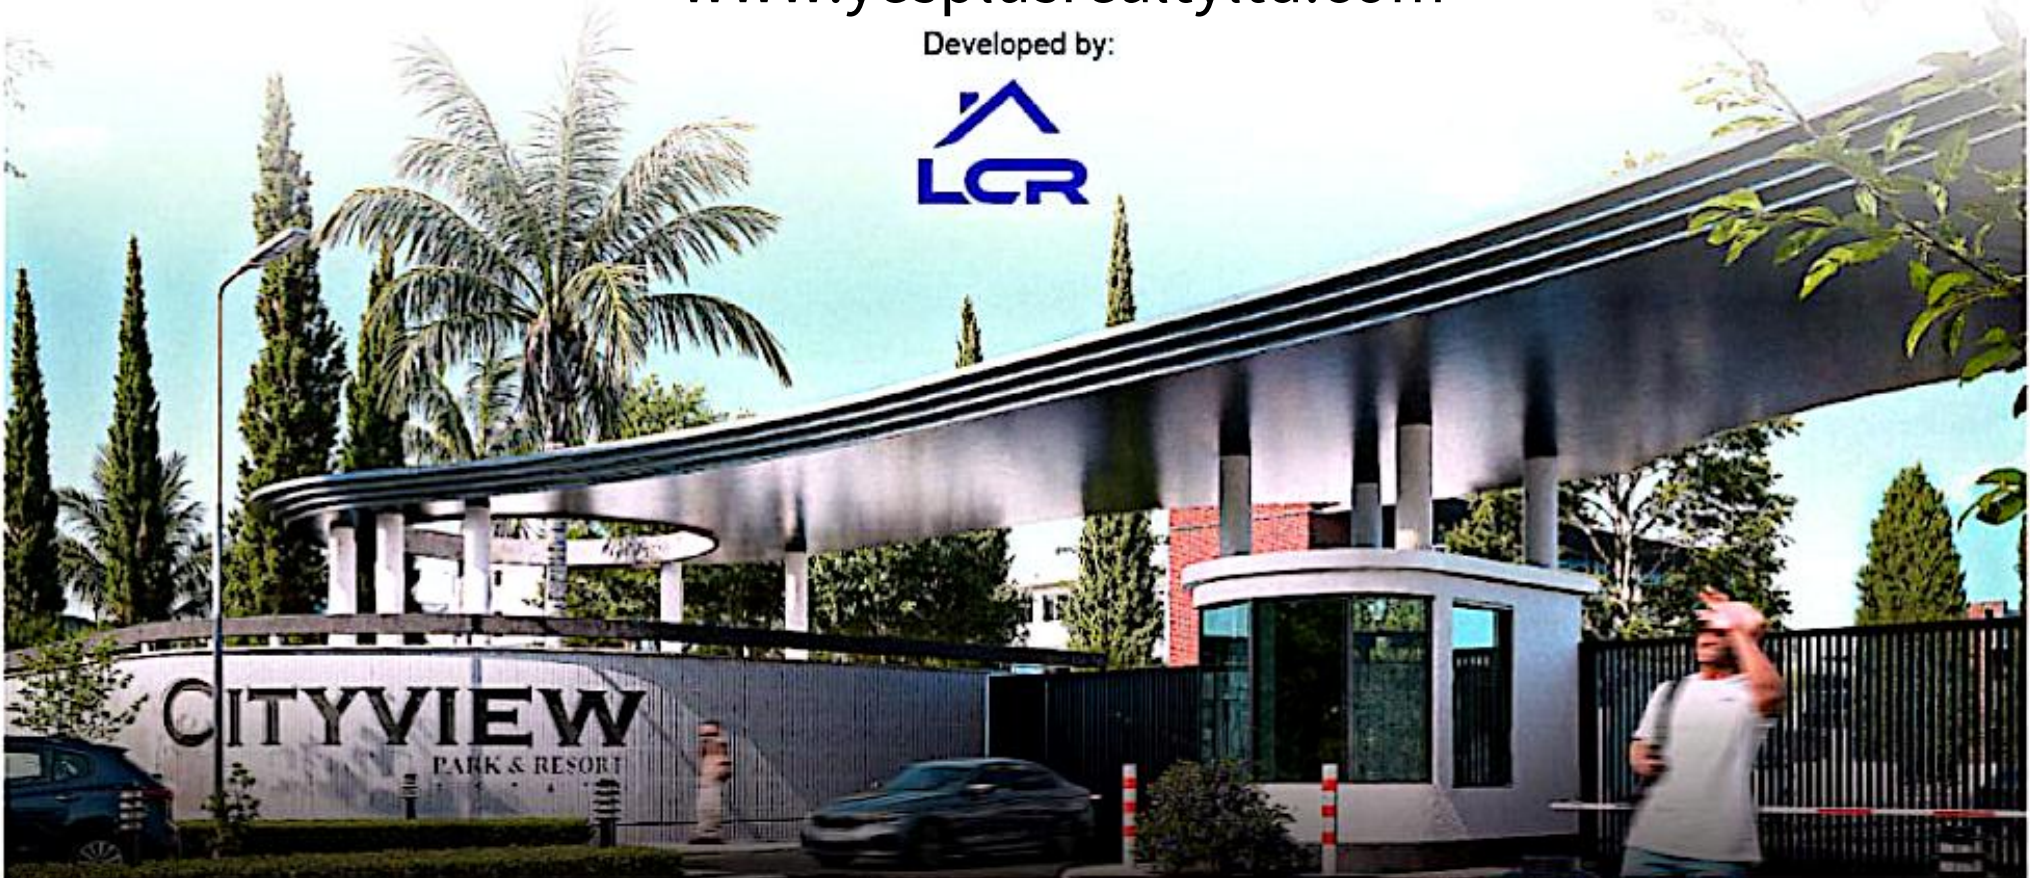

PAYMENT PLAN

Outright	6months	12months	18months	24months
N22.5M	N23.5M	N24.5M	N25.5M	N26.5M

www.yesplusrealtyltd.com

Developed by: